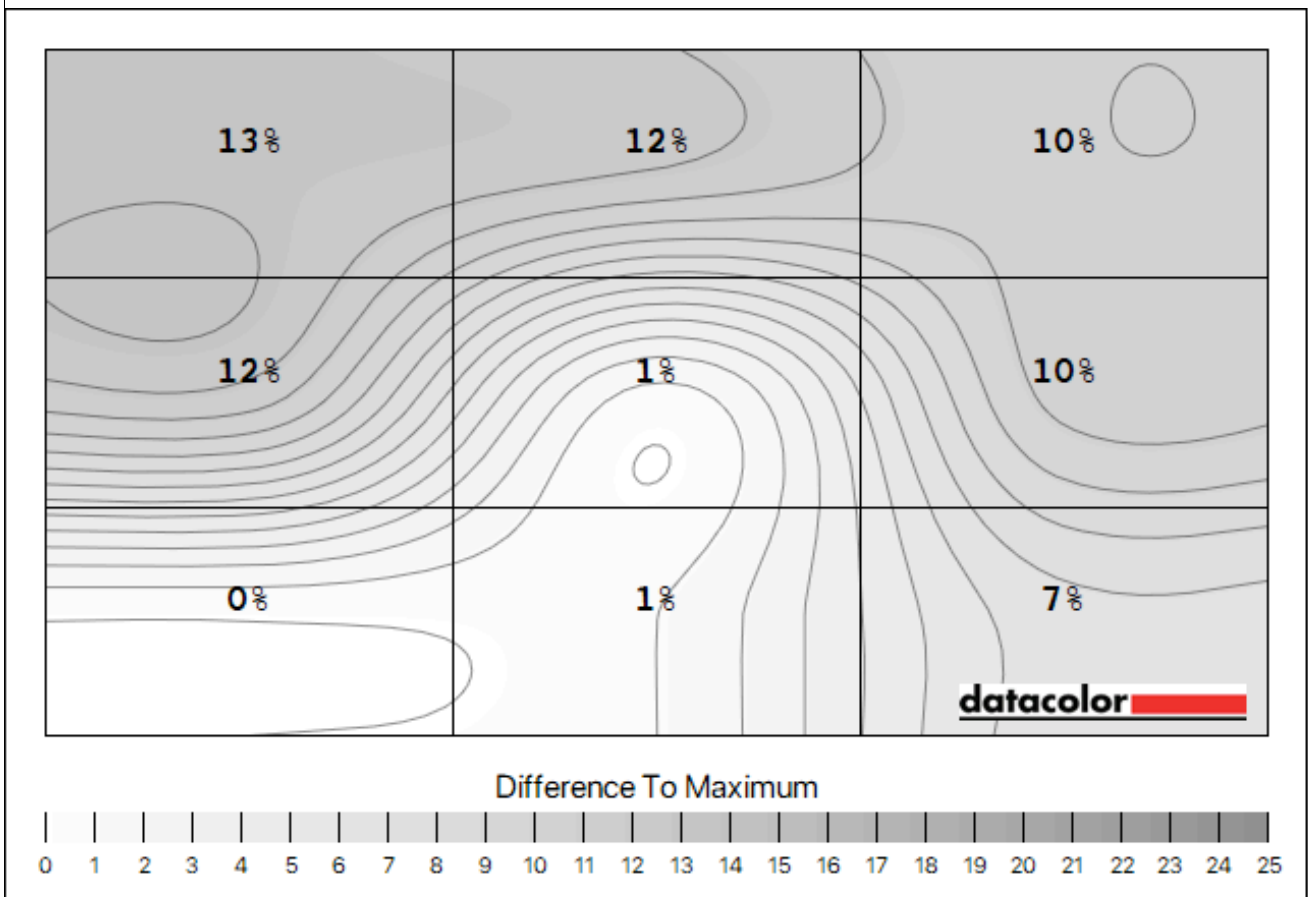

Luminance Uniformity for Brightness 100%

Quadrant	Luminance (cd/m ²)	Difference To Maximum
1	197,5	9%
2	198,2	9%
3	201,7	7%
4	196,2	10%
5 (maximum)	217,2	0%
6	197,8	9%
7	215,2	1%
8	208,3	4%
9	200,0	8%

Luminance Uniformity for Brightness 83%

Quadrant	Luminance (cd/m2)	Difference To Maximum
1	121,3	11%
2	122,7	10%
3	125,2	8%
4	121,3	11%
5 (maximum)	135,9	0%
6	123,2	9%
7	134,7	1%
8	132,0	3%
9	125,6	8%

Luminance Uniformity for Brightness 67%

Quadrant	Luminance (cd/m2)	Difference To Maximum
1	67,6	12%
2	68,4	11%
3	69,9	9%
4	68,1	11%
5 (maximum)	76,6	0%
6	69,3	10%
7	76,5	0%
8	75,5	2%
9	71,5	7%

Luminance Uniformity for Brightness 50%

Quadrant	Luminance (cd/m2)	Difference To Maximum
1	32,5	13%
2	32,8	12%
3	33,5	10%
4	32,9	12%
5	37,0	1%
6	33,4	10%
7 (maximum)	37,3	0%
8	36,9	1%
9	34,8	7%

Color Accuracy