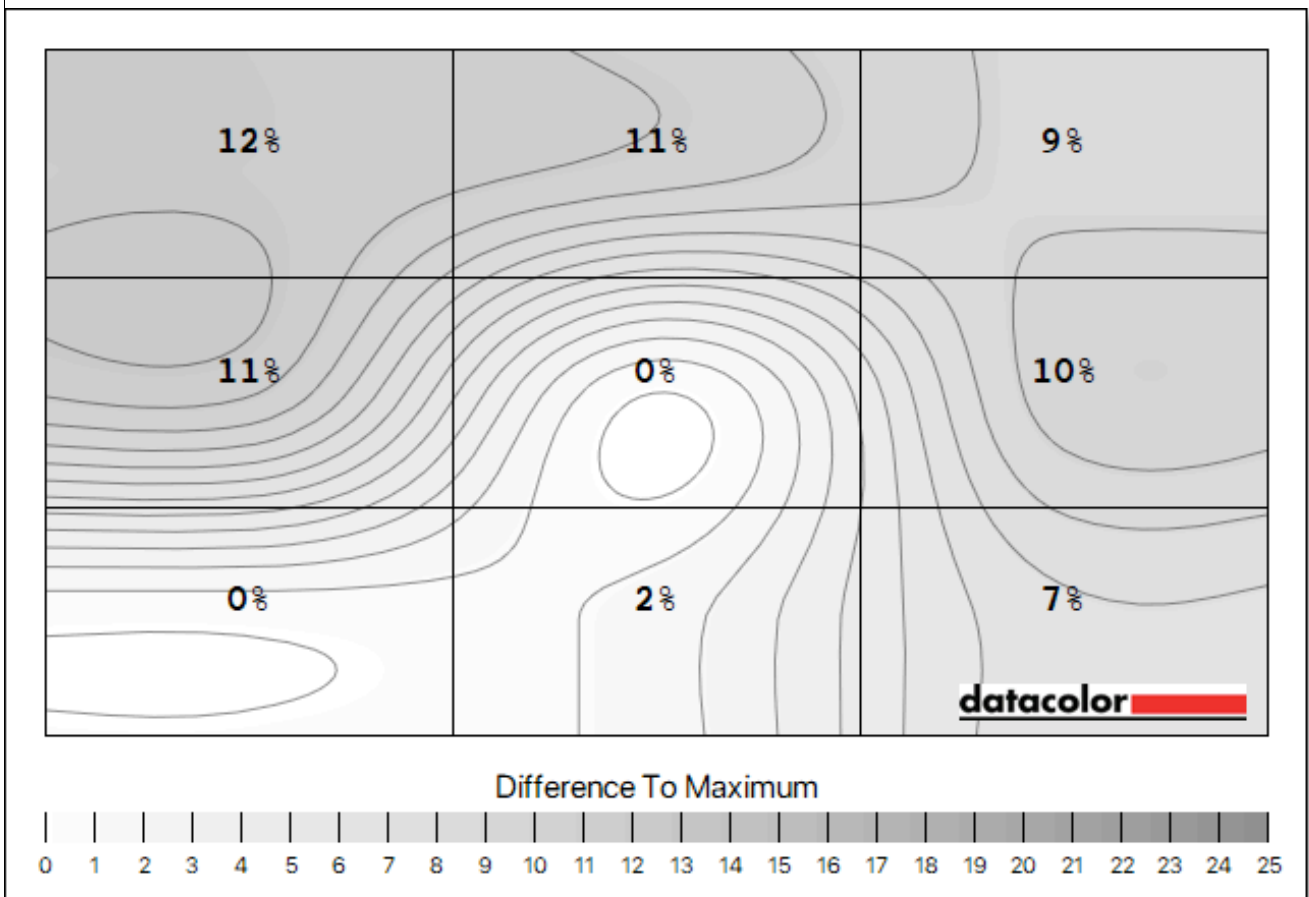

Color Uniformity for Brightness 50%

Quadrant	Color (Lab)	DeltaE To Closest
1	65,49, 3,41, 4,21	2,6
2	65,62, 3,22, 3,52	2,0
3	65,93, 3,85, 1,97	0,3
4	65,69, 3,23, 3,46	2,0
5 (Closest To D65)	67,29, 3,99, 1,67	0,0
6	65,88, 4,22, ,83	0,9
7	67,39, 3,37, 2,98	1,5
8	67,25, 3,95, ,80	0,1
9	66,45, 4,64, 00	1,0

Luminance Uniformity for Brightness 100%

Quadrant	Luminance (cd/m ²)	Difference To Maximum
1	197,5	9%
2	198,2	9%
3	201,7	7%
4	196,2	10%
5 (maximum)	217,2	0%
6	197,8	9%
7	215,2	1%
8	208,3	4%
9	200,0	8%

Luminance Uniformity for Brightness 83%

Quadrant	Luminance (cd/m2)	Difference To Maximum
1	121,3	11%
2	122,7	10%
3	125,2	8%
4	121,3	11%
5 (maximum)	135,9	0%
6	123,2	9%
7	134,7	1%
8	132,0	3%
9	125,6	8%

Luminance Uniformity for Brightness 67%

Quadrant	Luminance (cd/m2)	Difference To Maximum
1	67,6	12%
2	68,4	11%
3	69,9	9%
4	68,1	11%
5 (maximum)	76,6	0%
6	69,3	10%
7	76,5	0%
8	75,5	2%
9	71,5	7%