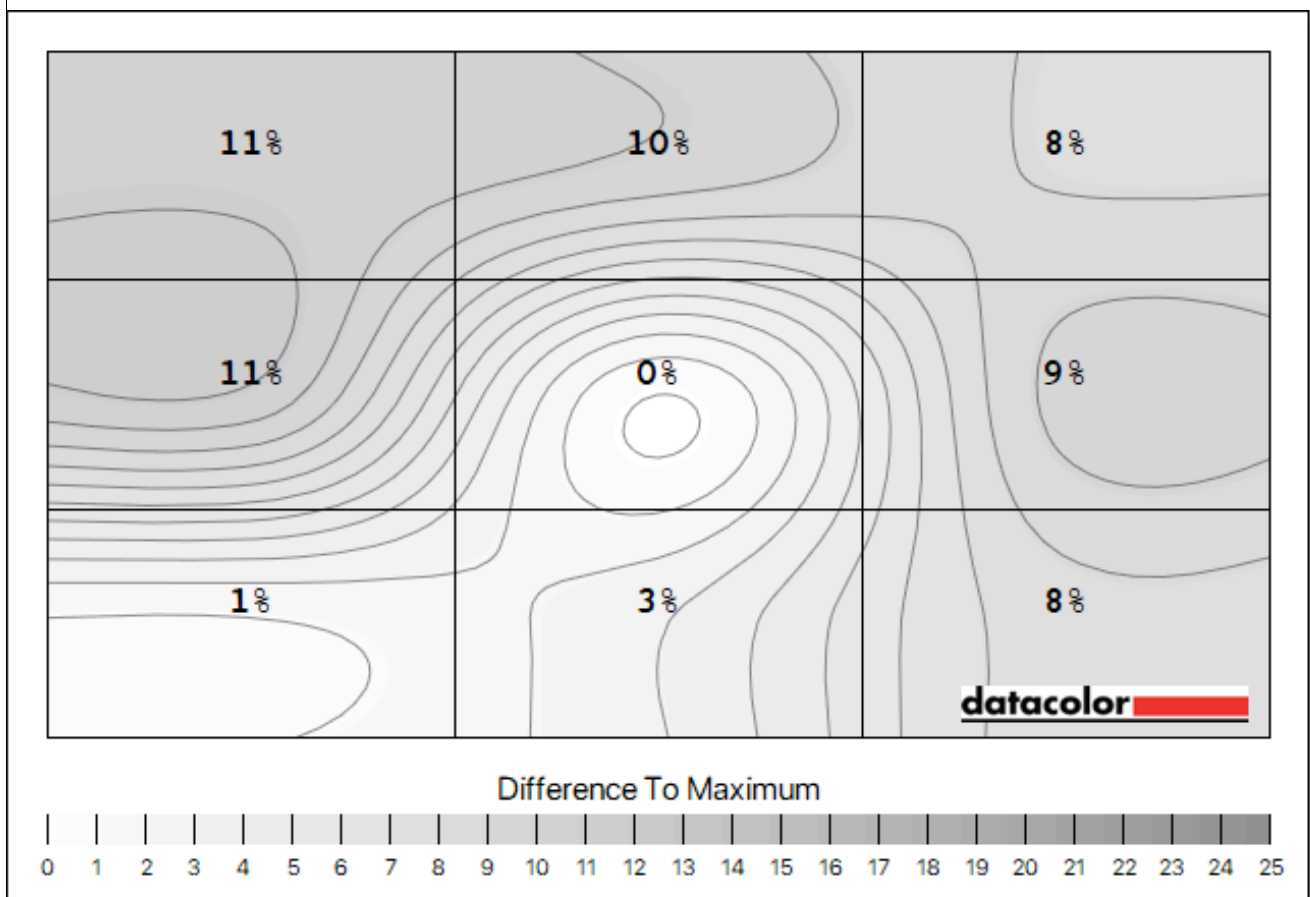

Luminance Uniformity for Brightness 83%

Quadrant	Luminance (cd/m2)	Difference To Maximum
1	121,3	11%
2	122,7	10%
3	125,2	8%
4	121,3	11%
5 (maximum)	135,9	0%
6	123,2	9%
7	134,7	1%
8	132,0	3%
9	125,6	8%