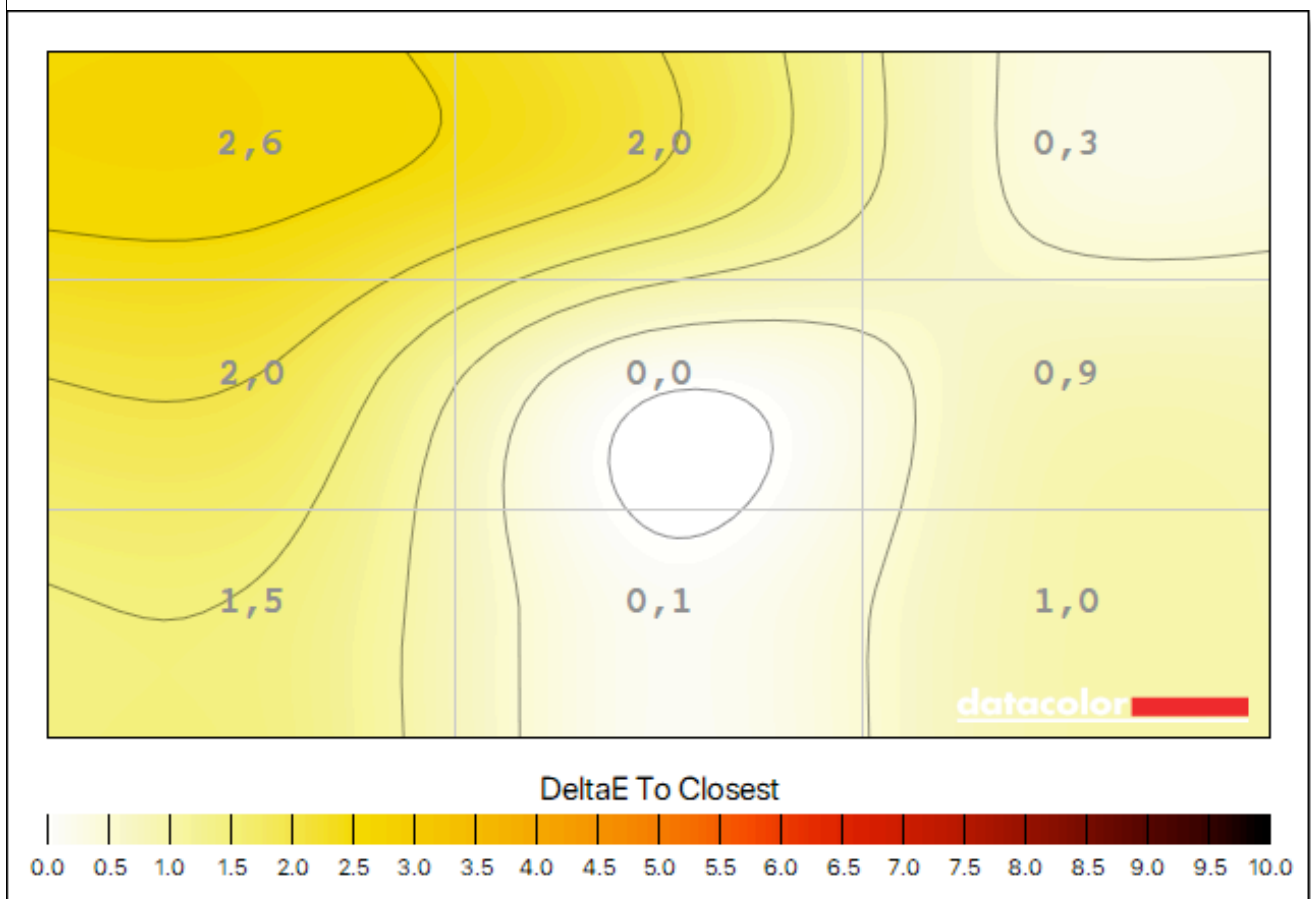

Color Uniformity for Brightness 50%

Quadrant	Color (Lab)	DeltaE To Closest
1	65,49, 3,41, 4,21	2,6
2	65,62, 3,22, 3,52	2,0
3	65,93, 3,85, 1,97	0,3
4	65,69, 3,23, 3,46	2,0
5 (Closest To D65)	67,29, 3,99, 1,67	0,0
6	65,88, 4,22, ,83	0,9
7	67,39, 3,37, 2,98	1,5
8	67,25, 3,95, ,80	0,1
9	66,45, 4,64, 00	1,0